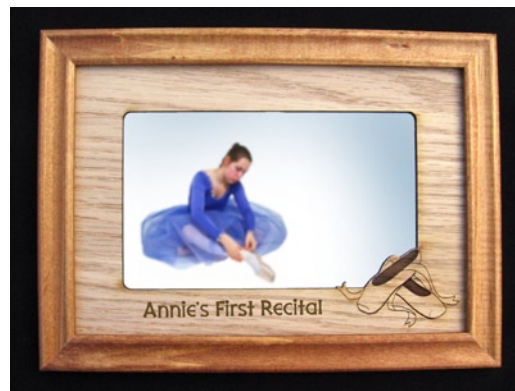

Photo Frame Mats | The Nutcracker Ballet

$12.00 - $15.00 each

Photo frame mats are made from 1/8" Oak veneer ply and are displayed within a solid oak frame. Three designs are available in 8"x10" and 5"x7" sizes. The 8"x10" frame has a 5"x7" opening and the 5"x7" frame has a 3"x5" opening.

Choose to buy our products as shown or add your own custom text for FREE! We also offer 4 different fonts to choose from (see image at right). Custom text is limited to 30 characters per edge for Photo Frame Mats due to space limitations. Please contact us if you need more than 30 characters per edge.

Nutcracker Photo Frame Mat

8x10 with 5x7 opening: $15.00
(Horizontal or Vertical)

5x7 with 3x5 opening: $12.00
(Horizontal or Vertical)

Ballet Shoes Photo Frame Mat

8x10 with 5x7 opening: $15.00
(Horizontal or Vertical)

5x7 with 3x5 opening: $12.00
(Horizontal or Vertical)

Ballerinas Photo Frame Mat

8x10 with 5x7 opening: $15.00
(Horizontal or Vertical)

5x7 with 3x5 opening: $12.00
(Horizontal or Vertical)